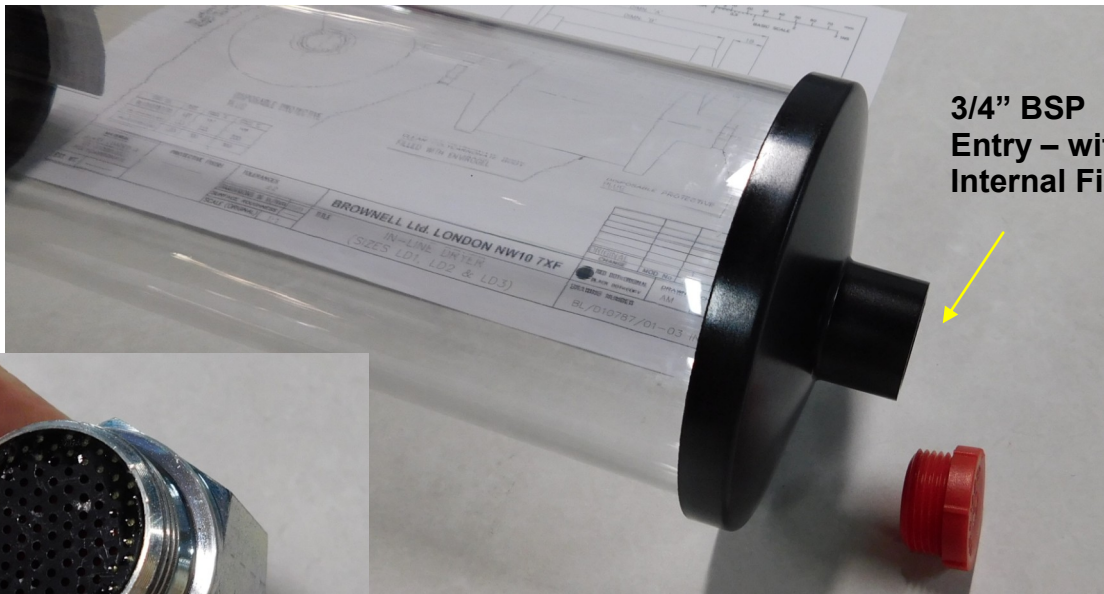

Overall Length
approx 34cm

Desiccant capacity
1.9kg

Internal Filter

Diameter:
108cm

3/4" BSP
Entry - with
Internal Filter

Removable
Filtered Plug for
filling and
emptying -