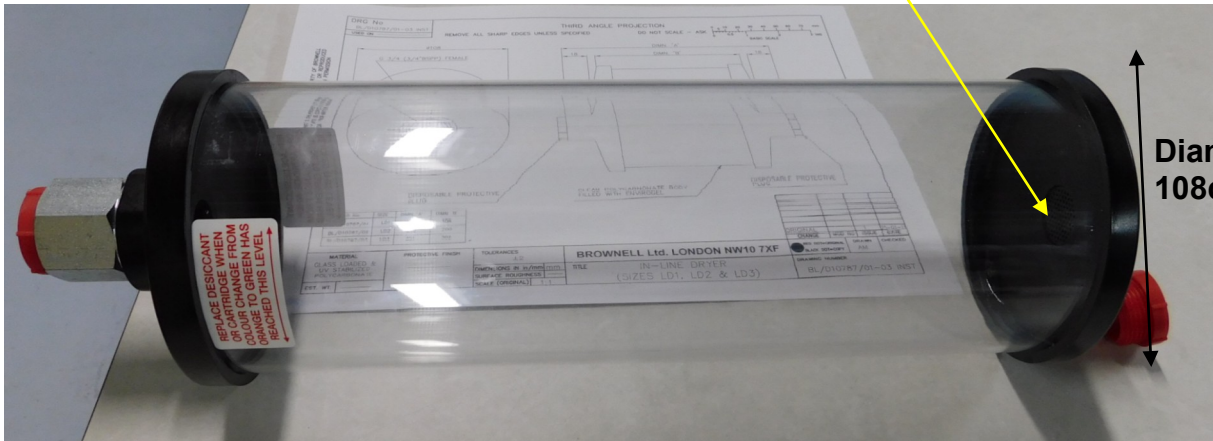

Overall Length
approx 34cm

Desiccant capacity
1.9kg

Internal Filter

Diameter:
108cm

3/4" BSP
Entry - with
Internal Filter

Removable
Filtered Plug for
filling and
emptying -