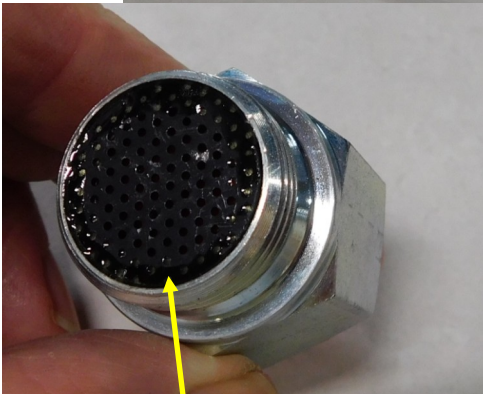

Overall Length
approx 34cm

Desiccant capacity
1.9kg

Internal Filter

Diameter:
108cm

3/4" BSP
Entry - with
Internal Filter

Removable
Filtered Plug for
filling and
emptying -